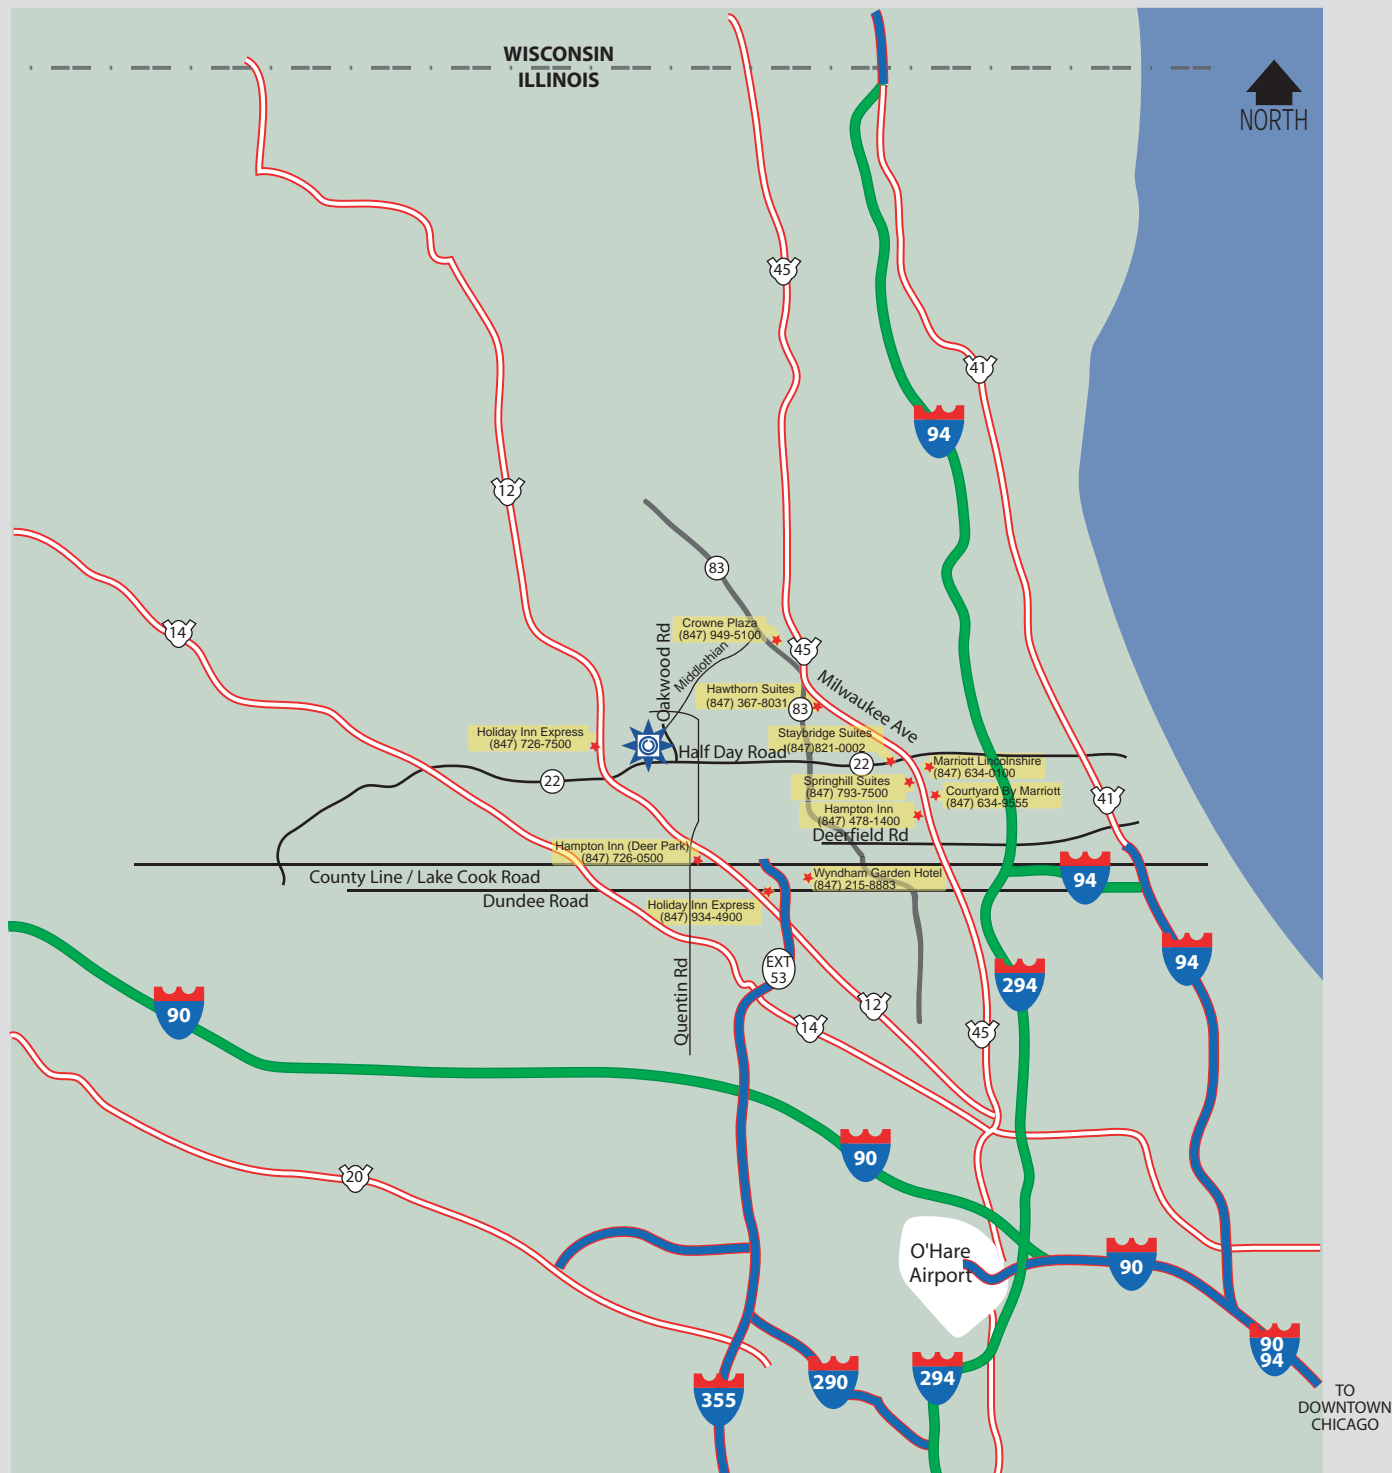

AREA MAP

SUGGESTED AREA HOTEL INFORMATION

CROWNE PLAZA
510 Route 83
Mundelein, IL 60060
Phone: (847) 949-5100

HAMPTON INN
1400 Milwaukee Rd
Lincolnshire, IL 60069
Phone: (847) 478-1400

HOLIDAY INN EXPRESS
1550 E Dundee Rd
Palatine, IL 60074
Phone: (847) 937-4900

STAYBRIDGE SUITES
100 Barclay Blvd
Lincolnshire, IL 60069
Phone: (847) 821-0002

COURTYARD BY MARRIOTT
505 Milwaukee Rd
Lincolnshire, IL 60069
Phone: (847) 634-9555

HAWTHORN SUITES
975 North Lakeview Pkwy
Vernon Hills IL 60061
Phone: (847) 367-8031

MARRIOTT LINCOLNSHIRE RESORT
10 Marriott DR
Lincolnshire, IL 60069
Phone: (847) 634-0100

WYNDHAM GARDEN HOTEL
900 Lake Cook Rd
Buffalo Grove, IL 60089
Phone: (847) 215-8883

HAMPTON INN
21660 W Lake Cook Rd.
Deer Park, IL 60010
Phone: (847) 726-0500

HOLIDAY INN EXPRESS
197 S Rand Road
Lake Zurich, IL 60047
Phone: (847) 726-7500

SPRINGHILL SUITES BY MARRIOTT
300 Marriott Dr
Lincolnshire, IL 60069
Phone: (847) 793-7500